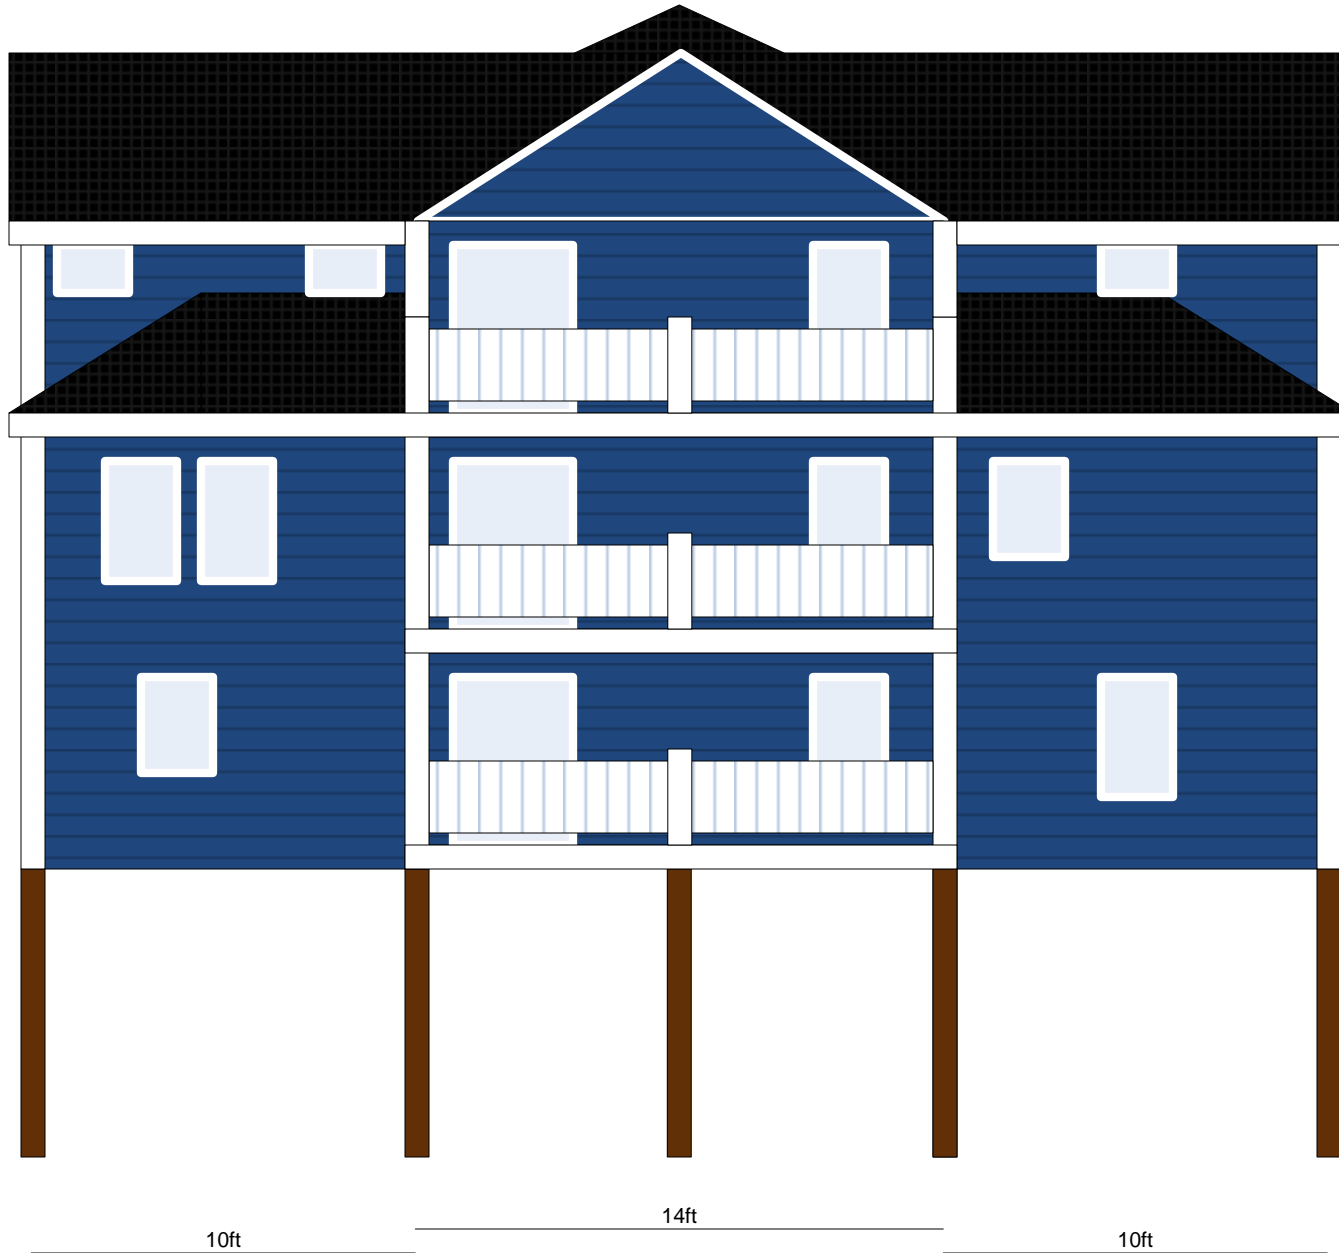

Ocean Side Aspect
(A)
(not to scale)

Ocean Side Aspect
(B)
(not to scale)

Sound Side Aspect
(not to scale)

Side Aspect
37ft + 1ft Cantilever
(not to scale)

Lower Level
(not to scale)

Main Level
(not to scale)

Upper Level
Dual Masters
(not to scale)