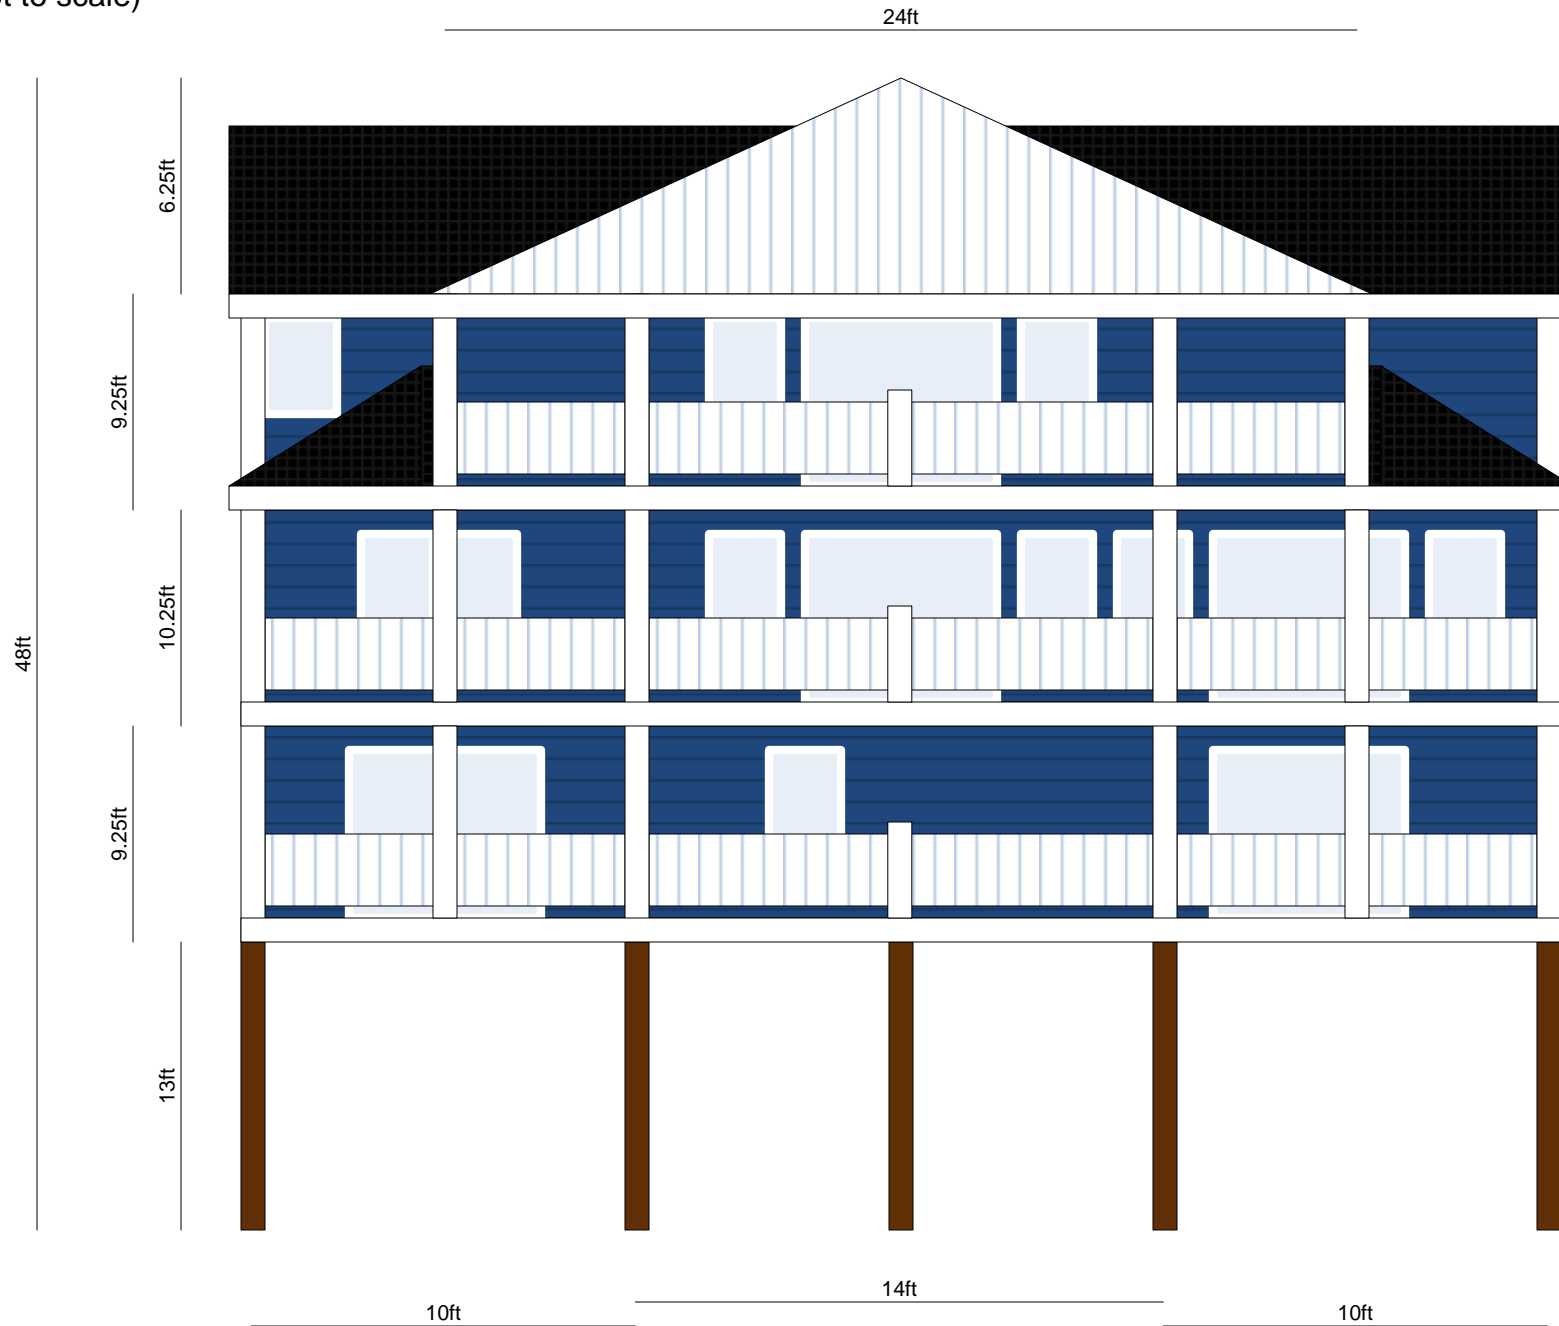

Ocean Side Aspect
(A)
(not to scale)

Ocean Side Aspect
(B)
(not to scale)

Sound Side Aspect
(not to scale)

Side Aspect
37ft + 1ft Cantilever
(not to scale)

Lower Level
(not to scale)

Main Level
(not to scale)

Upper Level
Dual Masters
(not to scale)