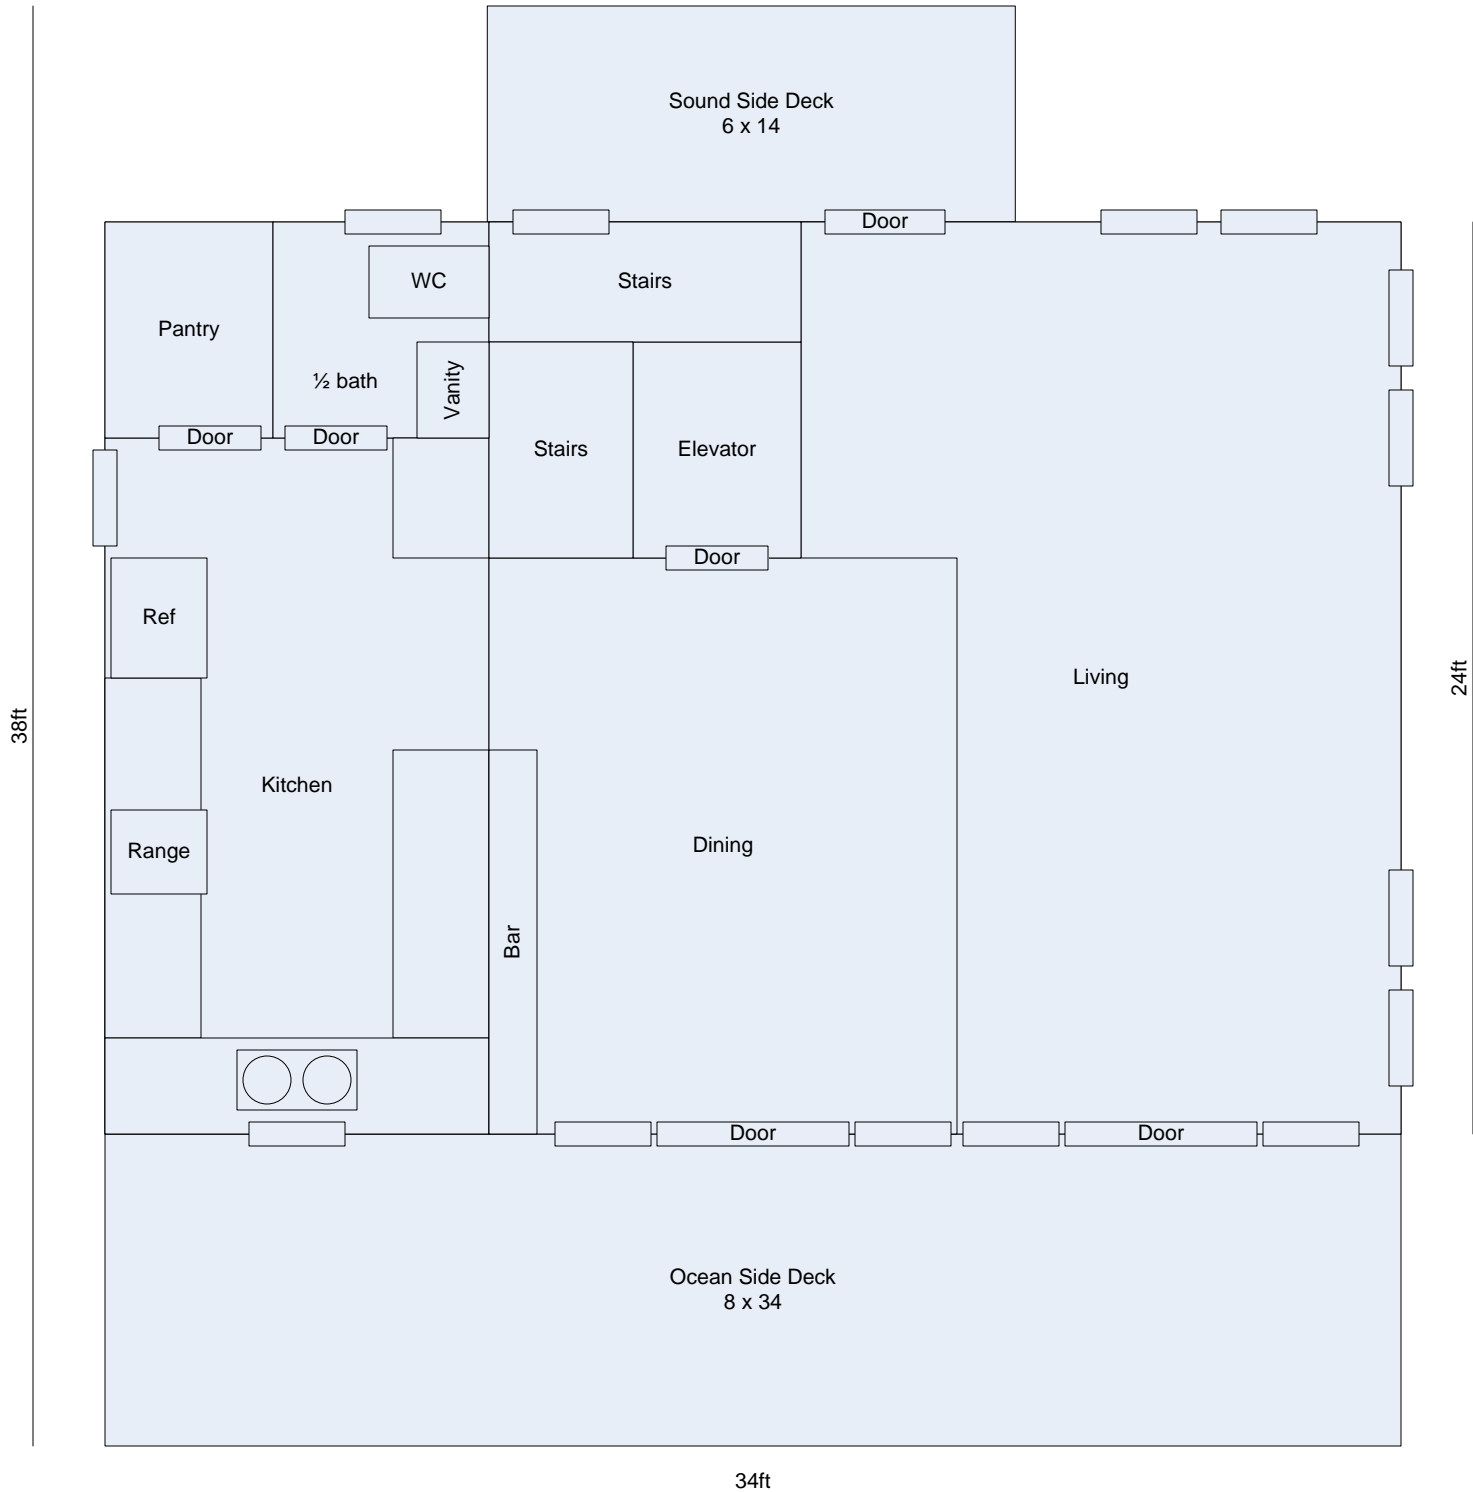

Ocean Side Aspect
(A)
(not to scale)

Ocean Side Aspect
(B)
(not to scale)

Sound Side Aspect
(not to scale)

Side Aspect
37ft + 1ft Cantilever
(not to scale)

Lower Level
(not to scale)

Main Level
(not to scale)

Upper Level
Dual Masters
(not to scale)