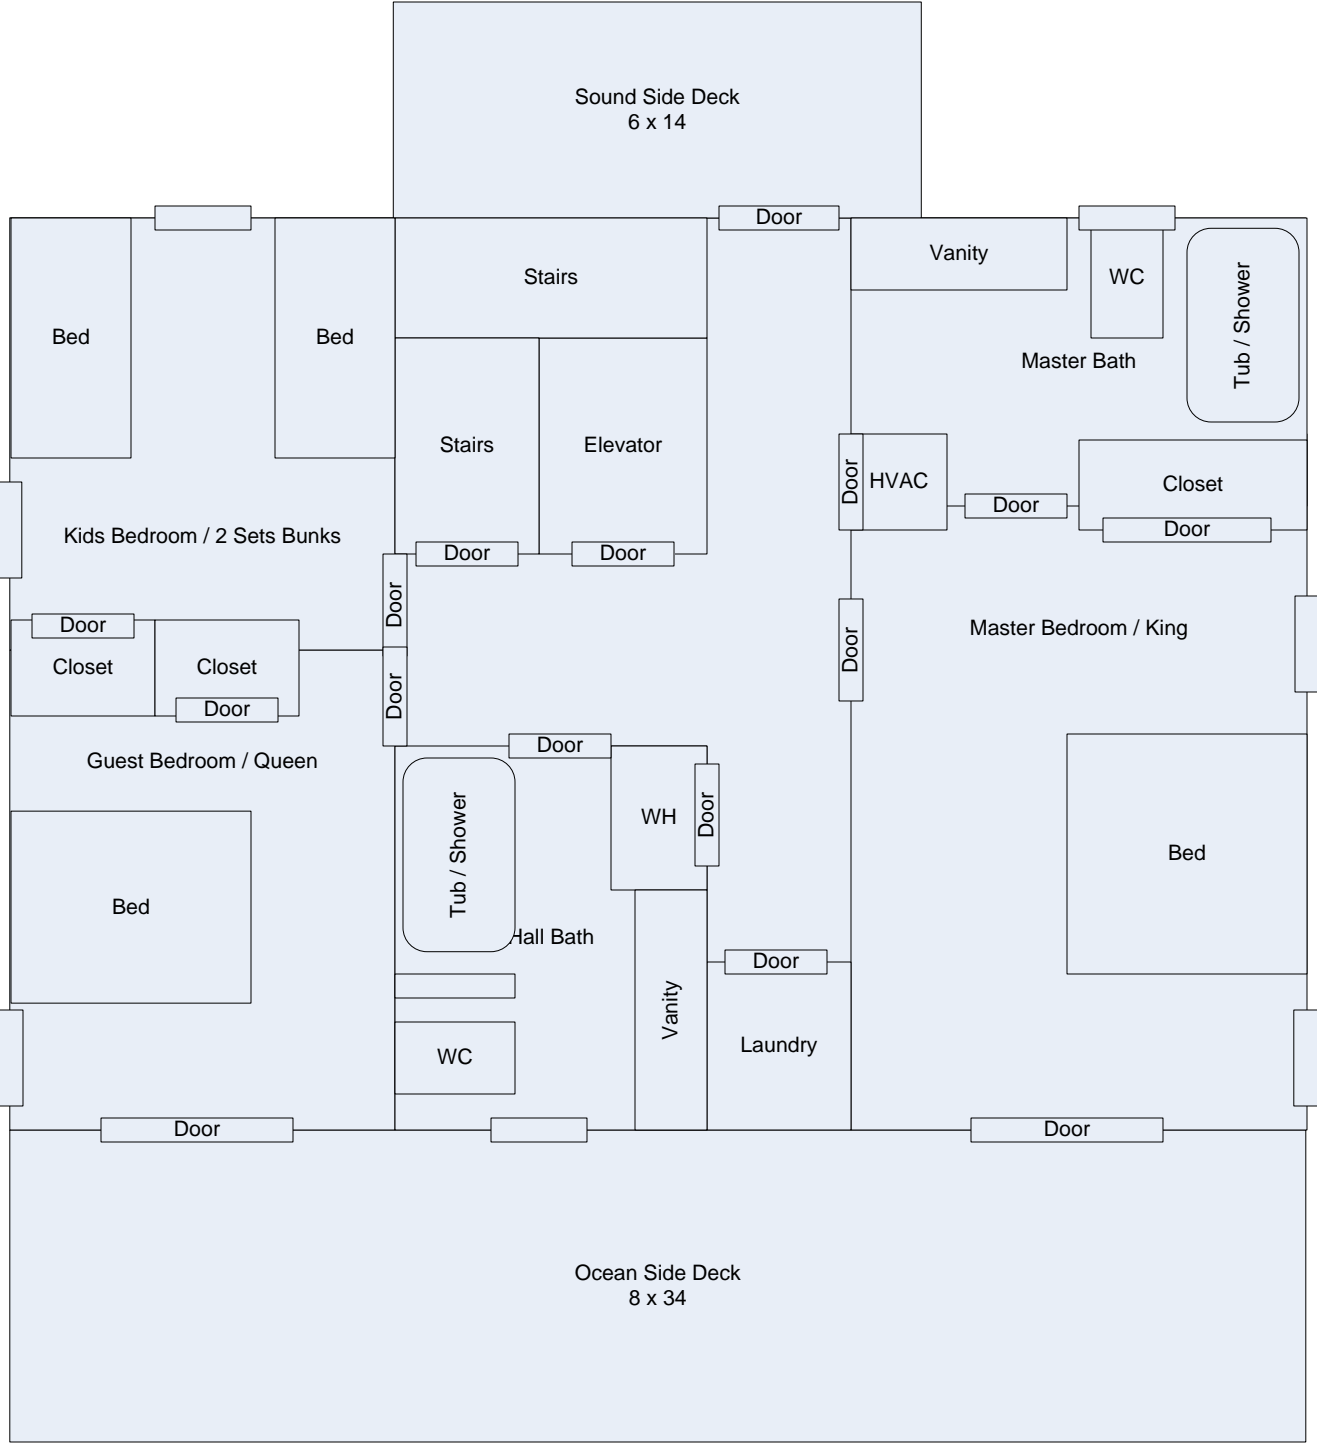

Ocean Side Aspect
(A)
(not to scale)

Ocean Side Aspect
(B)
(not to scale)

Sound Side Aspect
(not to scale)

Side Aspect
37ft + 1ft Cantilever
(not to scale)

Lower Level
(not to scale)

Main Level
(not to scale)

Upper Level
Dual Masters
(not to scale)