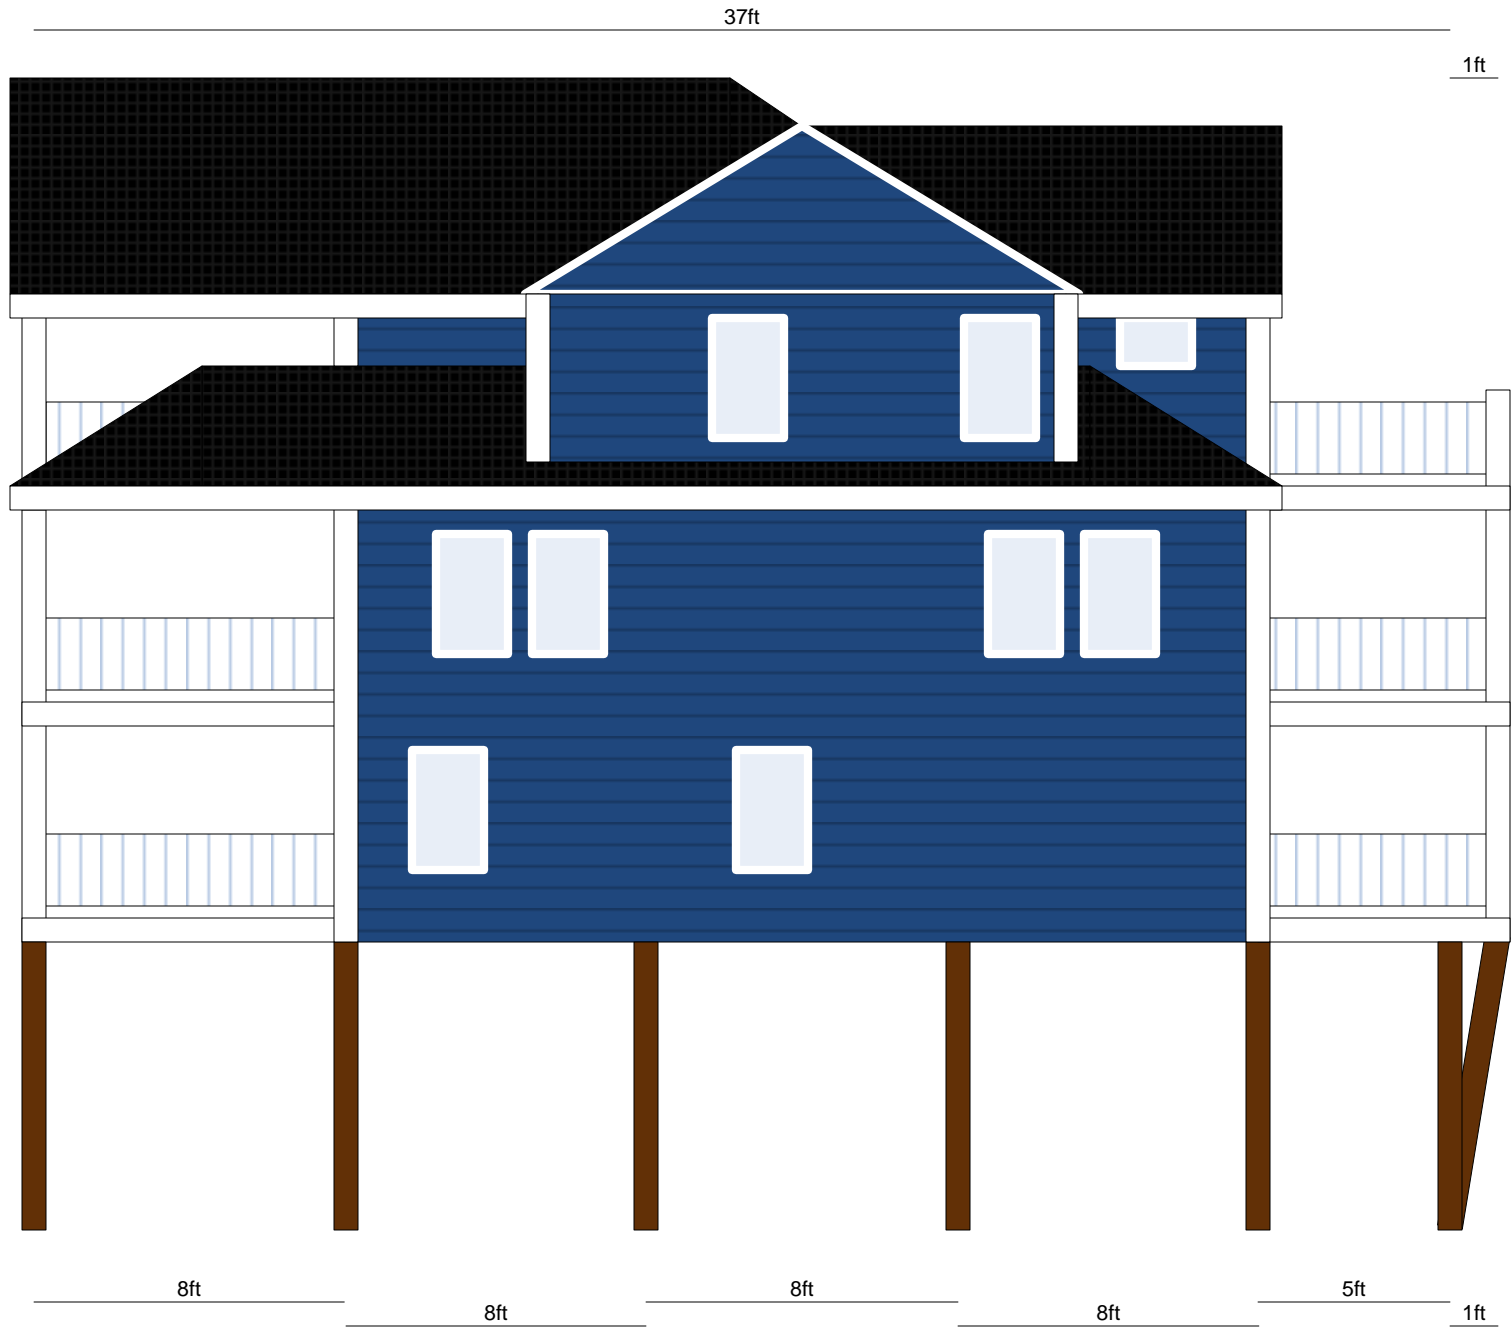

Ocean Side Aspect
(A)
(not to scale)

Ocean Side Aspect
(B)
(not to scale)

Sound Side Aspect
(not to scale)

Side Aspect
37ft + 1ft Cantilever
(not to scale)

Lower Level
(not to scale)

Main Level
(not to scale)

Upper Level
Dual Masters
(not to scale)