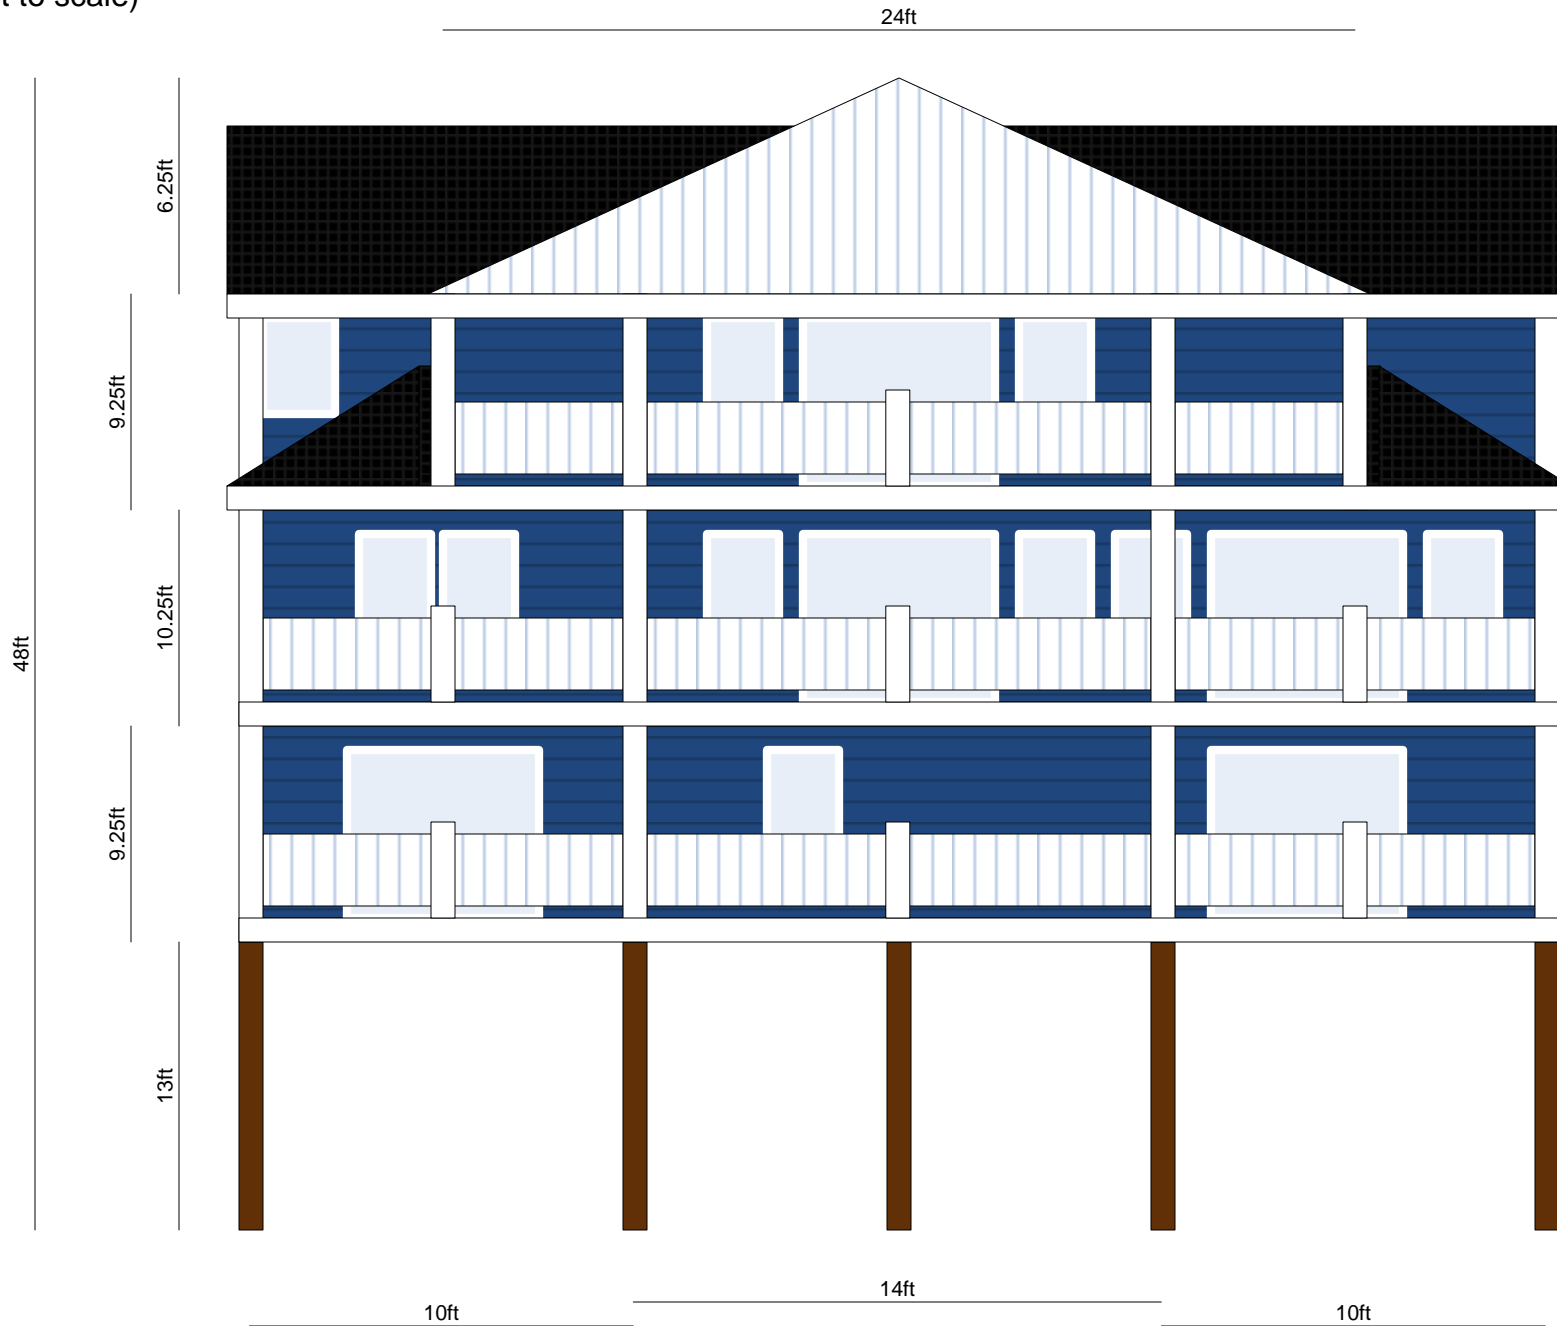

Ocean Side Aspect
(A)
(not to scale)

Ocean Side Aspect
(B)
(not to scale)

Sound Side Aspect
(not to scale)

Side Aspect
37ft + 1ft Cantilever
(not to scale)

Lower Level
(not to scale)

Main Level
(not to scale)

Upper Level
Dual Masters
(not to scale)